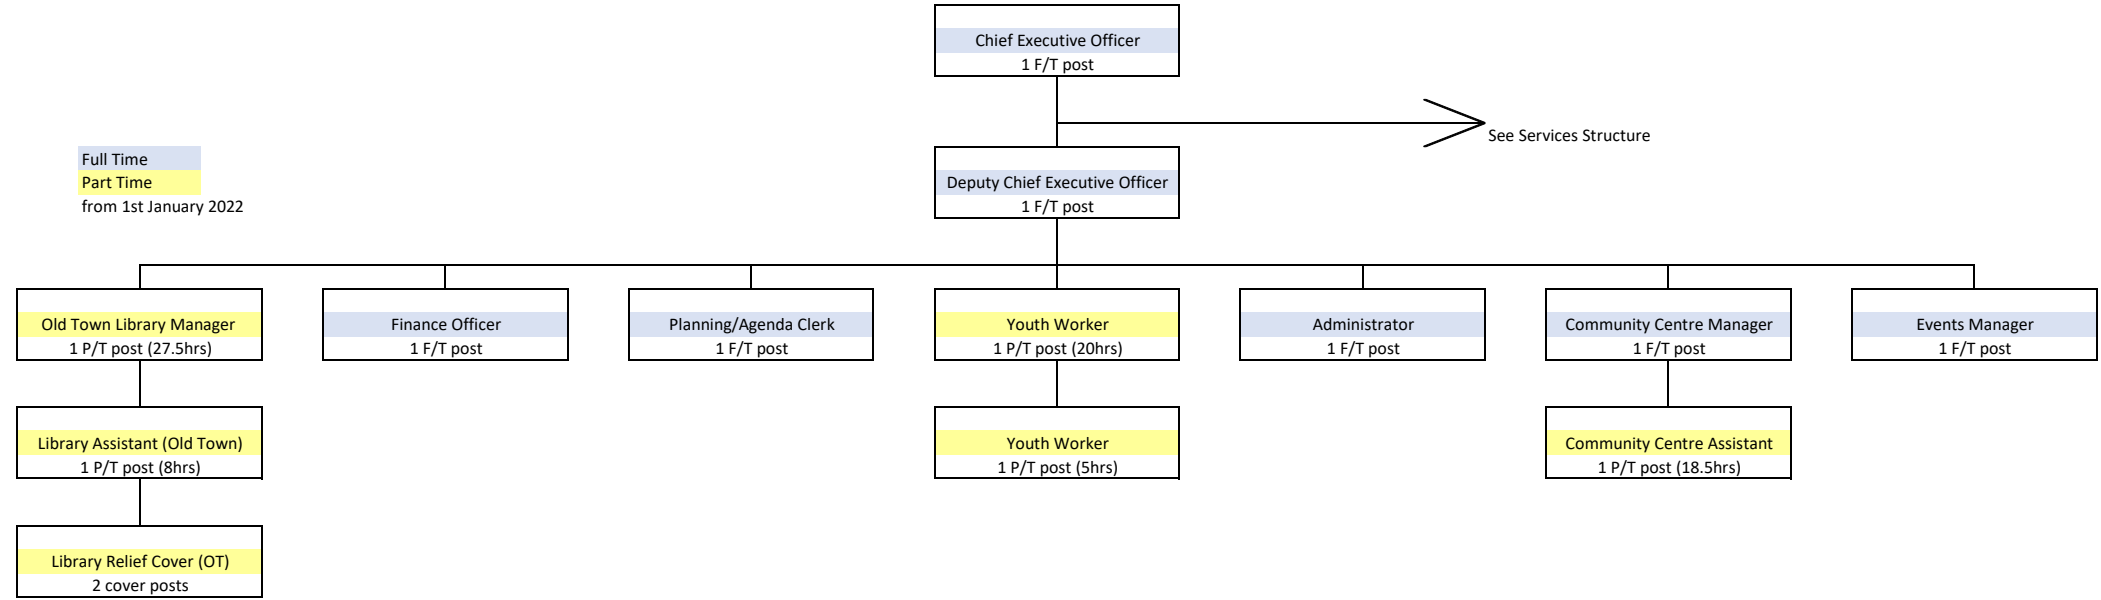

ADMIN & COMMUNITY SERVICES STAFF ORGANISATION - 2022-23

See Services Structure

Full Time  
Part Time  
from 1st January 2022

Total Admin & Community Services	14
Full Time	7
Part Time	5
Relief cover	2

SOUTH SWINDON PARISH COUNCIL

OUTSIDE SERVICES ORGANISATION - 2022-23

See Admin Structure

Full Time  
Part Time  
from 1st January 2022

Total Outside Services	35
Full Time	33
Part Time	2