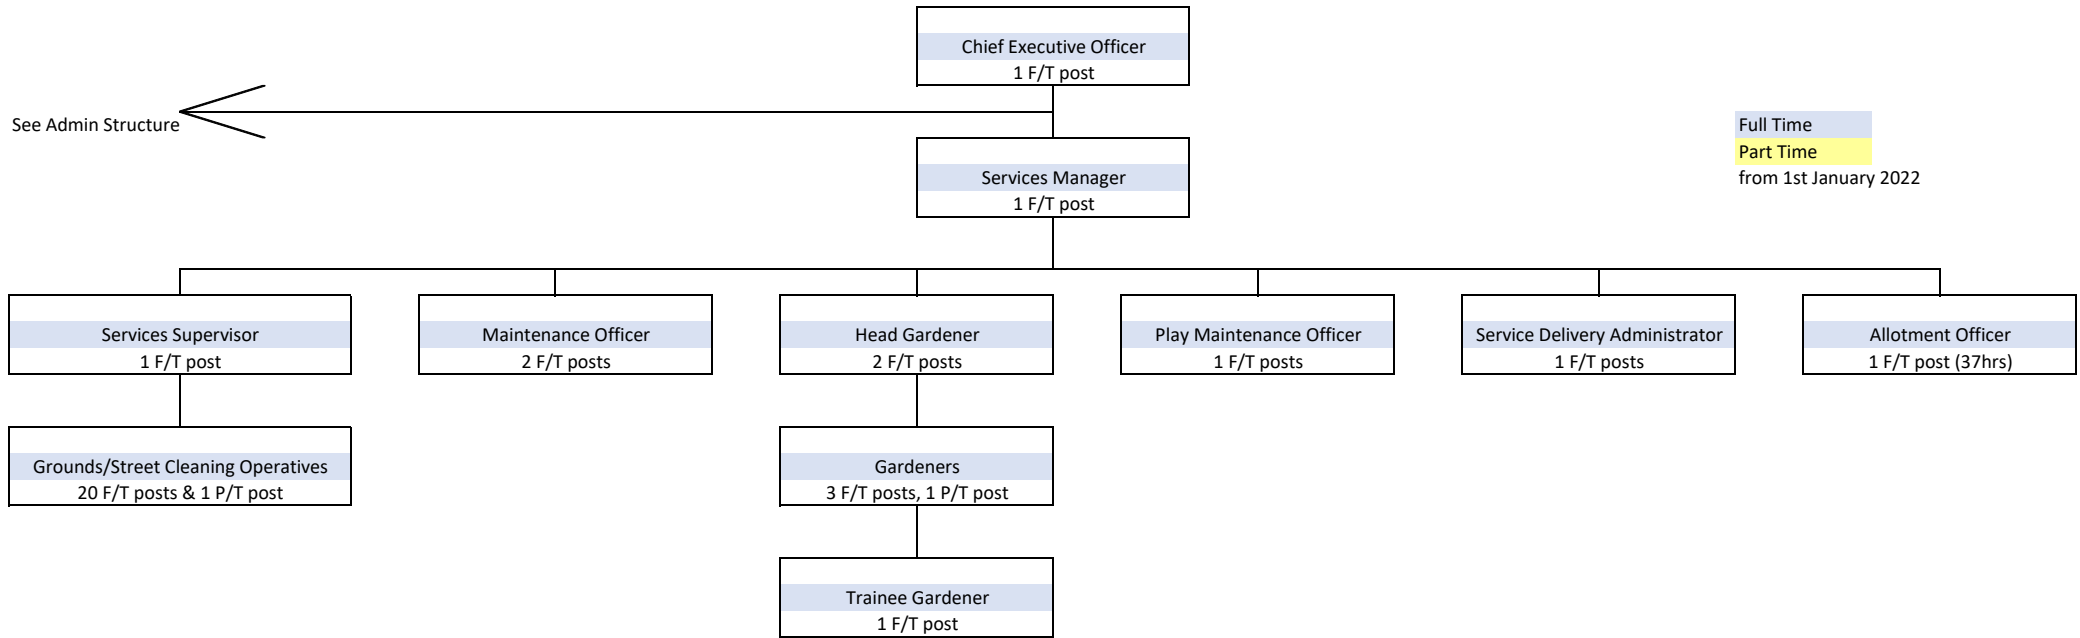

ADMIN & COMMUNITY SERVICES STAFF ORGANISATION - 2022-23

See Services Structure

Full Time  
Part Time  
from 1st January 2022

Total Admin & Community Services	14
Full Time	7
Part Time	5
Relief cover	2

SOUTH SWINDON PARISH COUNCIL

OUTSIDE SERVICES ORGANISATION - 2022-23

See Admin Structure

Full Time  
Part Time  
from 1st January 2022

Total Outside Services	35
Full Time	33
Part Time	2